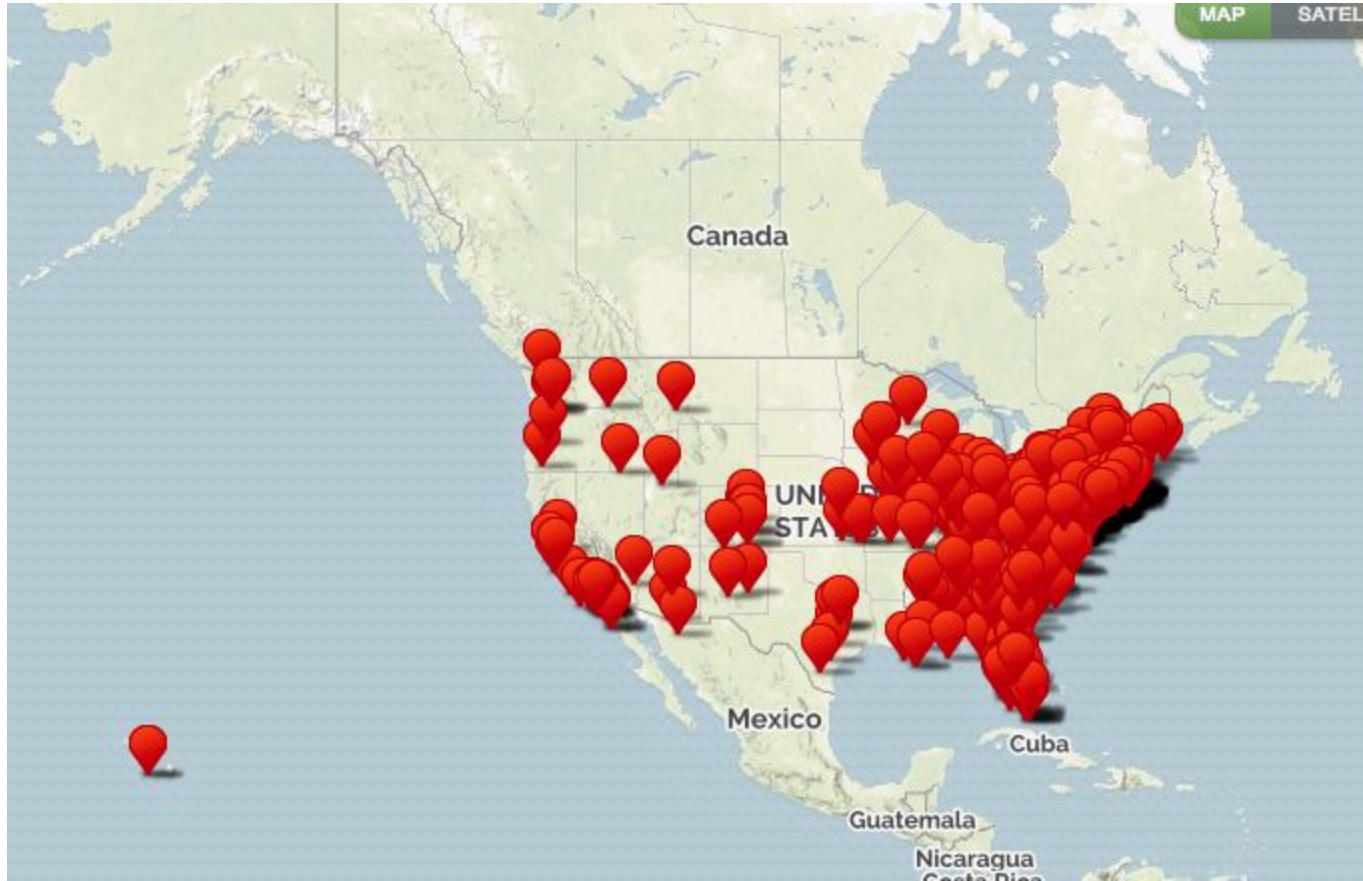

TOP 5 COLLEGES CLASS OF 2019 APPLIED TO:

Stony Brook
University

BINGHAMTON
UNIVERSITY

State University of New York

University at Buffalo
The State University of New York

Where Calhoun Students Apply

Top 20 most Popular Colleges for our Students

20 most popular colleges for our students
<< back to map list

- Binghamton University
- Nassau Community College
- Stony Brook University
- Hofstra University
- SUNY College at Oneonta
- SUNY Albany
- University at Buffalo The State University of New York
- State University of New York at New Paltz
- SUNY College at Cortland
- University of Delaware
- Adelphi University
- St. John's University
- Farmingdale State College
- University of Massachusetts, Amherst
- SUNY College at Geneseo
- Northeastern University
- Fordham University
- SUNY Oswego
- Boston University
- Molloy College