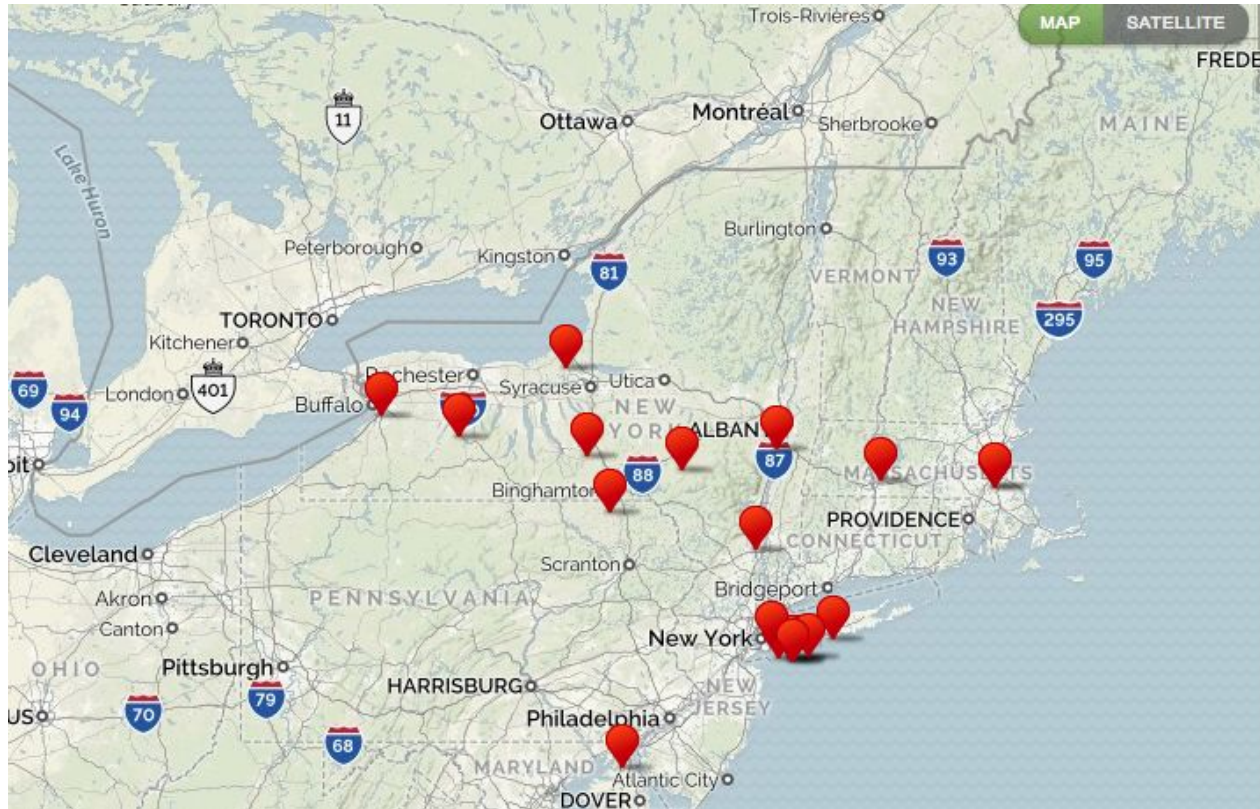

TOP 5 COLLEGES CLASS OF 2019 APPLIED TO:

Stony Brook
University

BINGHAMTON
UNIVERSITY

State University of New York

University at Buffalo
The State University of New York

Where Calhoun Students Apply

Top 20 most Popular Colleges for our Students

20 most popular colleges for our students
<< back to map list

- Binghamton University
- Nassau Community College
- Stony Brook University
- Hofstra University
- SUNY College at Oneonta
- SUNY Albany
- University at Buffalo The State University of New York
- State University of New York at New Paltz
- SUNY College at Cortland
- University of Delaware
- Adelphi University
- St. John's University
- Farmingdale State College
- University of Massachusetts, Amherst
- SUNY College at Geneseo
- Northeastern University
- Fordham University
- SUNY Oswego
- Boston University
- Molloy College